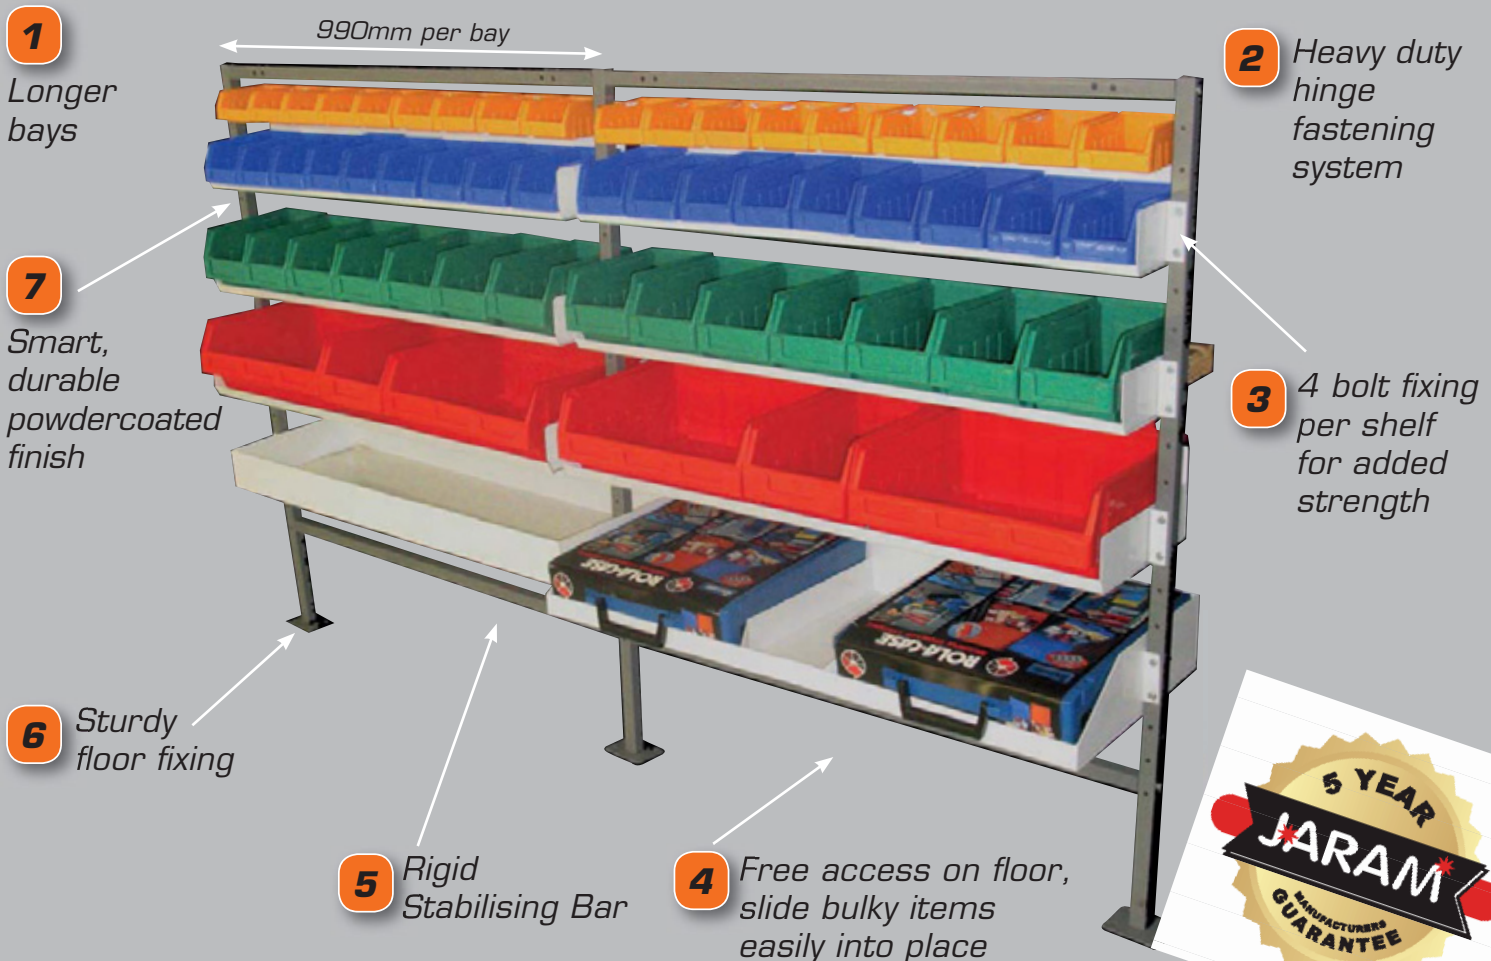

FLEET SHELVING

THE SUPERIOR VAN SHELVING SYSTEM

- **Maximises profitability:** Makes your vehicle as organised and efficient as possible
- **Suits all vehicles:** Vans, trucks, wagons, utes bodies - fits all makes and models.
- **Heavy Duty:** Bolted connection and the heavy duty securing methods give FLEET SHELVING superior strength - it won't let you down.
- **Adjustable and interchangeable:** Choose from our range of standard systems or customise to suit your needs.
- **Professional:** Create a better image to your customers.

Better storage and organisation gives you better stock control, more efficient use of your time and the opportunity for higher profits.

7 Reasons why **FLEET** SHELVING is superior!

Standard kits available, or create your own.

We have gained a lot of experience over the years by fitting hundreds of different trade vehicles. So now we have made the most common systems available to you in the form of standard kits... choose from the system that best suits you or design your own from a full range of options.